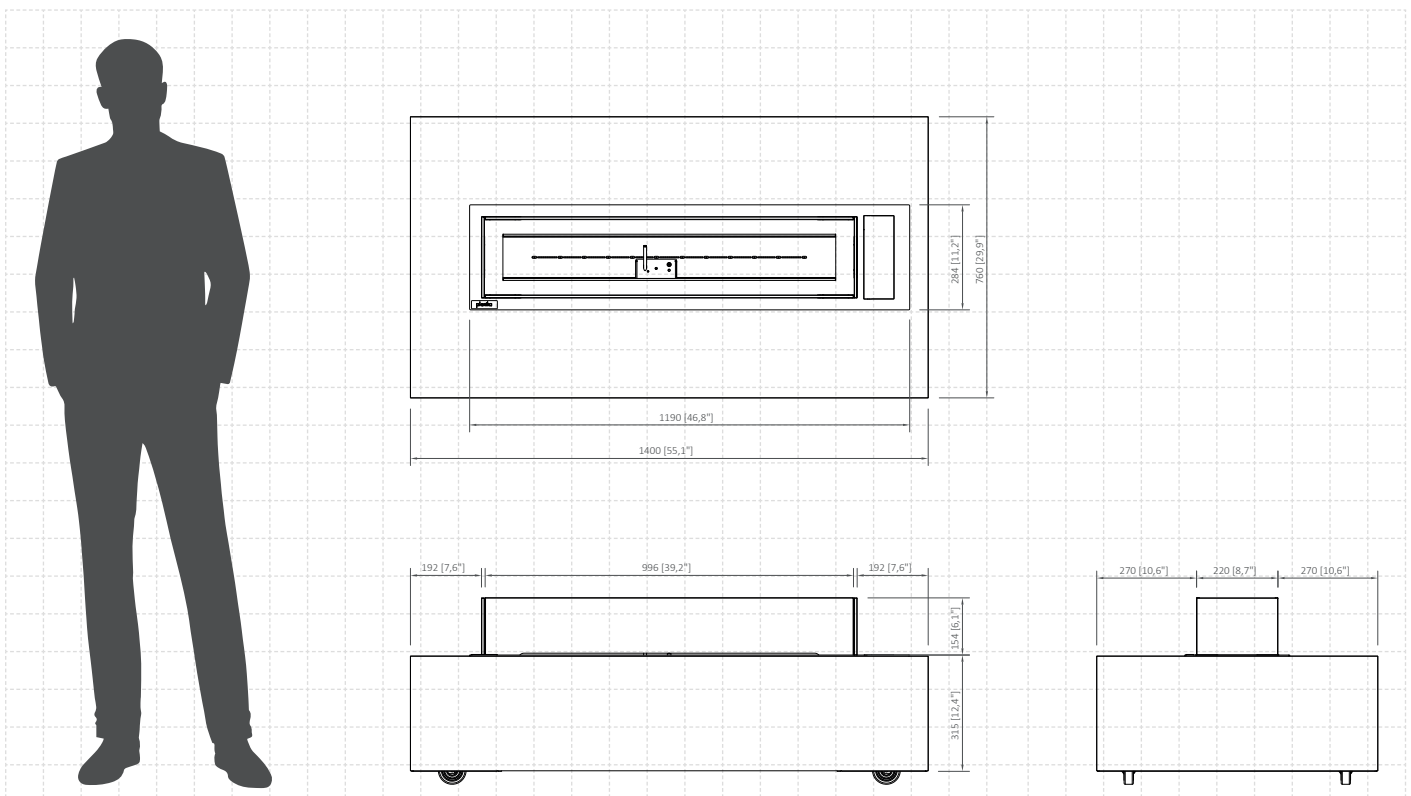

Cabo Daze Table

(BEV Technology®)

Fuel tank capacity	10.5 L
Maximum burn time	15 hours
Maximum heat output	9.4 kW
Minimum room cubature	94 m³
Flame height regulation	6 stages
Weight	84.0 kg
Fuel type	bioethanol 95 - 96,6%
Flue	not required
Air change rate	1 space volume per hour
Power supply	230 V
Finish	Dekton Daze, stainless steel
Materials	sintered ceramics, stainless steel, galvanized steel, toughened glass
Application	for outdoor and indoor use

CONTROL OPTIONS

included

included

'FLA3 NET-ZERO' APP

Control the fire with your smartphone!

All product specifications and data are subject to change without notice and are believed to be accurate as of the date hereof. Planika Sp. z o.o., its affiliates, agents, and employees, and all persons acting on its or their behalf (collectively, "Planika Sp. z o.o."), disclaim any and all liability for any errors, inaccuracies or incompleteness contained in any document or in any other disclosure relating to any product. To the maximum extent permitted by applicable law, Planika Sp. z o.o. disclaims any and all liability arising out of the application or use of any product. This document does not expand or otherwise modify Planika Sp. z o.o.'s terms and conditions of purchase, including but not limited to the warranty expressed therein. No license, express or implied, by estoppel or otherwise, to any intellectual property rights is granted by this document or by any conduct of Planika Sp. z o.o.. Customers using or selling Planika Sp. z o.o.'s products not expressly indicated for use in such applications do so entirely at their own risk and agree to fully indemnify Planika Sp. z o.o. for any damages arising or resulting from such use or sale. The images are indicative only.